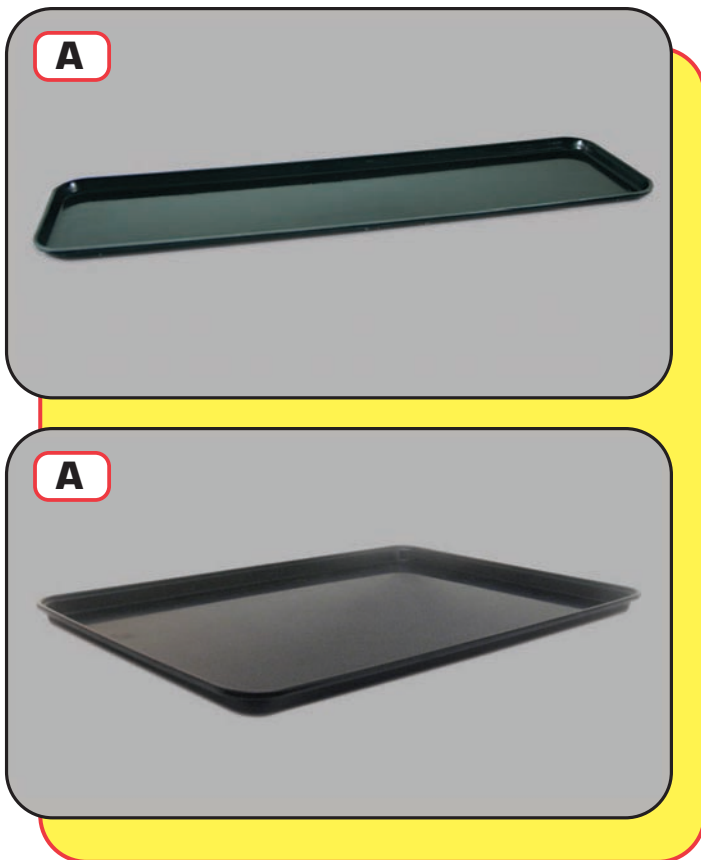

## Black Plastic Display Trays

Economically priced Black Plastic Display Trays attractively display baked goods or other merchandise. Durable trays are made of ABS plastic and will not chip or rust. Trays are sized for use in most standard display cases for maximum merchandising space.

### Features and Benefits

- Break-resistant and will not rust, chip, or stain.
- Made to fit most standard display cases for maximize merchandising space.
- Black color coordinates with any case décor.

### Specifications

- Ⓐ **Black Plastic Display Trays**
  - 9" W x 26" L x 3/4" H - No. 9922811375
  - 18" W x 26" L x 3/4" H - No. 9922810472

*See our complete line of Deli/Bakery/Meat/Seafood products, as well as thousands of other retail solutions, in the FFR-DSI YELLOW PAGES® Catalog.*